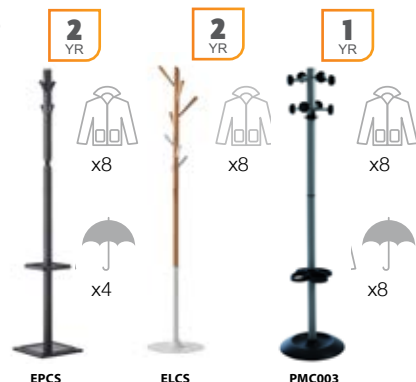

CODE	W	D	H	PRICE
EPCS	320	320	1750	£84.00
ELCS	355	355	1750	£84.00
PMC003	450	450	1730	£67.00

FROM
£67.00