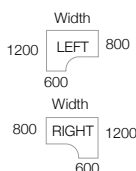

FROM
£270.00

STRAIGHT DESK WITH FIXED PEDESTAL

- Rectangular desks 800mm deep with panel end legs & two cable access ports
- Pedestal can be fitted to left or right hand side

CODE	WIDTH	DEPTH	HEIGHT	PRICE
MP12P2	1200mm	800mm	725mm	£270.00
MP14P2	1400mm	800mm	725mm	£279.00
MP16P2	1600mm	800mm	725mm	£284.00
MP18P2	1800mm	800mm	725mm	£297.00
MP12P3	1200mm	800mm	725mm	£270.00
MP14P3	1400mm	800mm	725mm	£279.00
MP16P3	1600mm	800mm	725mm	£284.00
MP18P3	1800mm	800mm	725mm	£297.00

Please add desktop finish when ordering eg. **MP12P3** in oak = **MP12P3O**